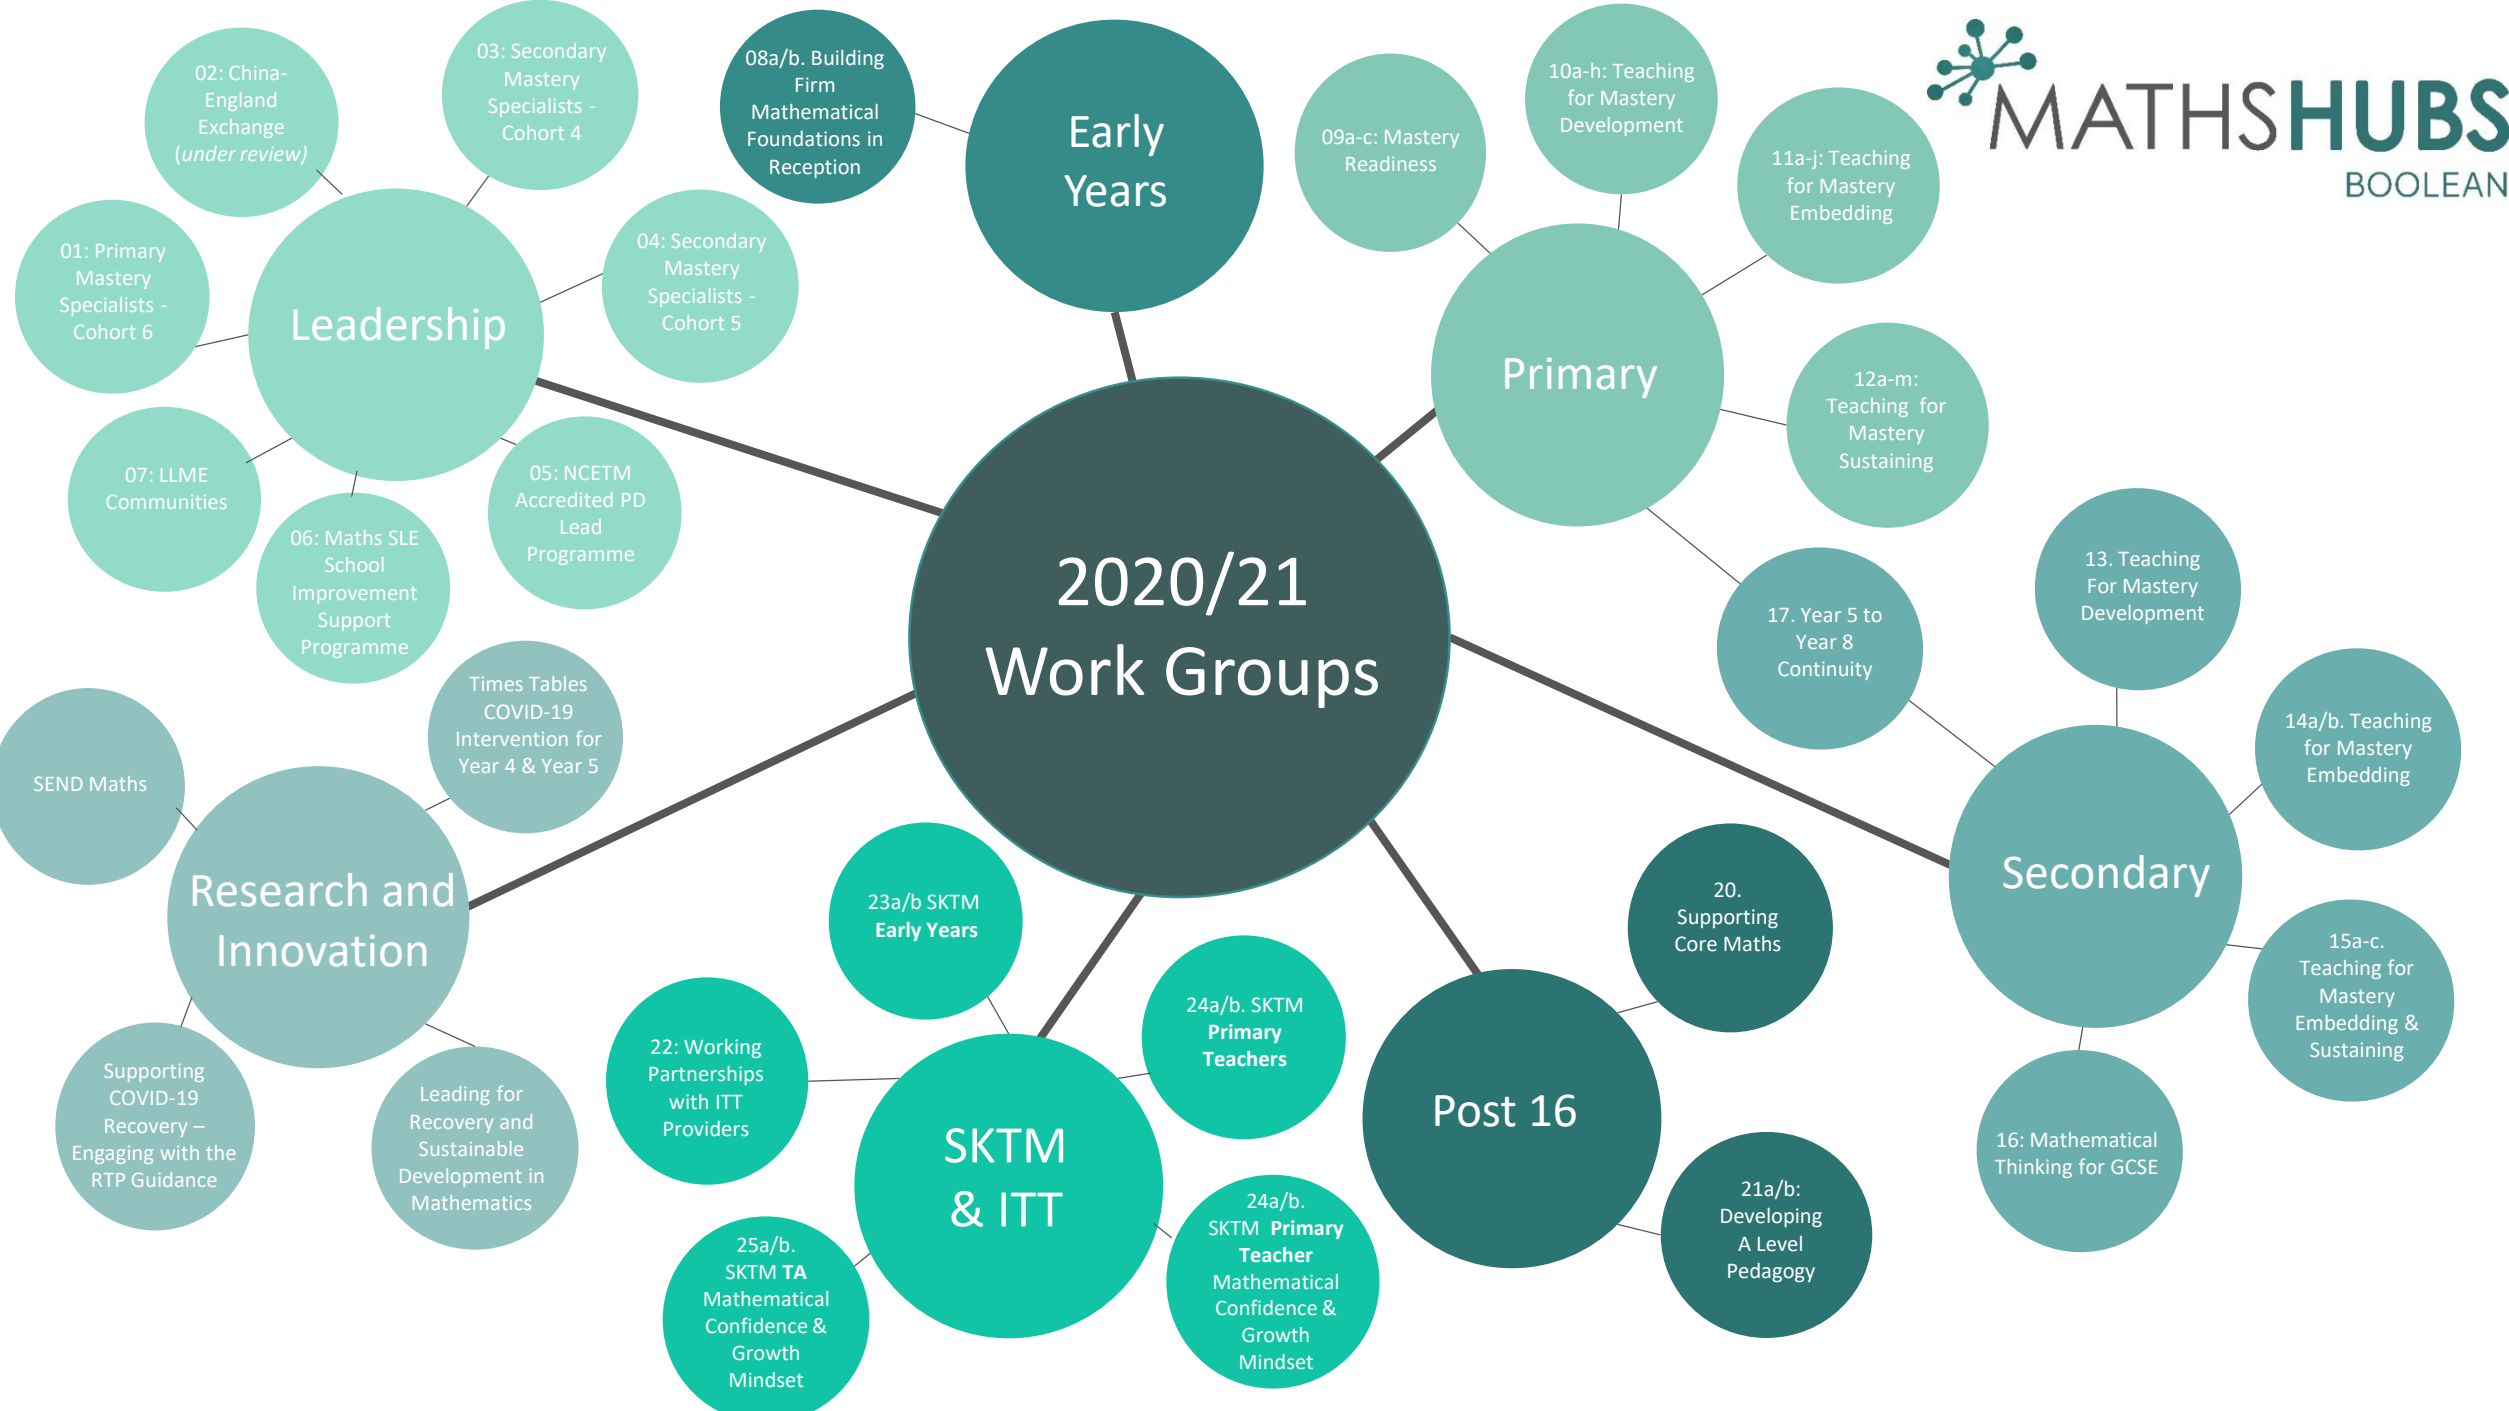

2020/21 Work Groups

2020/21 Leadership and Management Team

Jo Cronin
AMHL: Somerset
1 day per week

Alison Fletcher
SLL
½ day per week

Linda Corbidge
MHA
4 days per week

Geraldine Pearce
TfMA
4 days per week
(over 5 days)